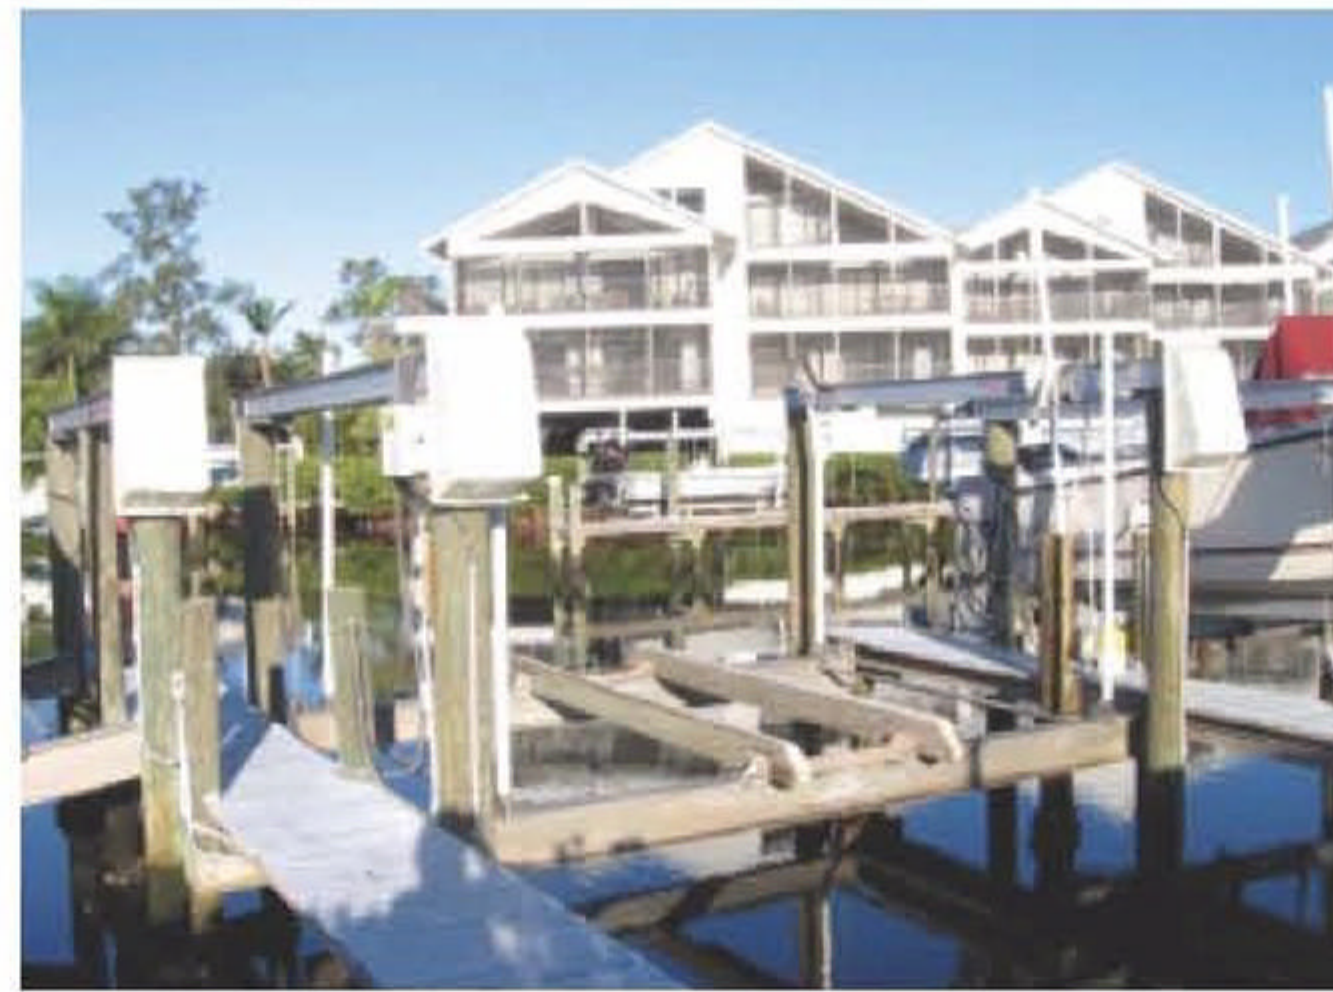

# RIVER PLACE

515 Leffingwell Avenue, #111, Ellenton FL 34222 ~ Easy drive to MacDill Air Force Base

## Flexible Options for LEASE or LEASE Purchase, Call NOW!

This lifestyle can be yours! Looking for a Part Time retreat or Full Time Maintenance FREE home? Lift and Dock included for all your fishing and boating pleasures. Direct access to the Gulf of Mexico! A brief drive from St. Petersburg, Tampa or Sarasota. Come and enjoy a free spirit lifestyle NOW. It's affordable! Freedom of the open waters will be at your finger tips!

**Amenities:** Deeded boat dock with lift, pool, tennis, club house with picnic area, 2 acres on the Manatee River

**Maintenance Includes:** INSURANCE, Reserves, water/sewer, pest, basic cable, grounds kept impeccable!